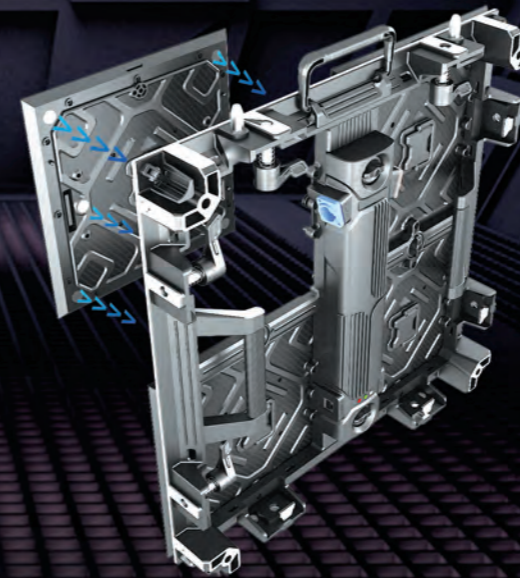

Indoor & Outdoor

Weight : 6.8KG±10% (small cabinet)
Thickness : 70mm

ULTRA LIGHT&ULTRA THIN

Stable display performance, enduring durability, and excellent cost-effectiveness

SUPER COST-EFFECTIVE

SHAPE-SHIFTING FLEXIBILITY

DN Series LED panels support various configurations, including regular, curved, and cube screens. They can be seamlessly to create unique and captivating shapes.

MAGNETIC PANELS

Easy to maintain.

WIDE RANGE OF APPLICATIONS

Suitable for various indoor and outdoor settings, including commercial displays, conferences, ceremonies, stages, parties, exhibitions, and cultural events.

TOP LOCKS

LEFT LOCKS

EFFORTLESS INSTALLATION

Exquisite hanging locks&side locks design, easy arc adjustment, efficient installation.