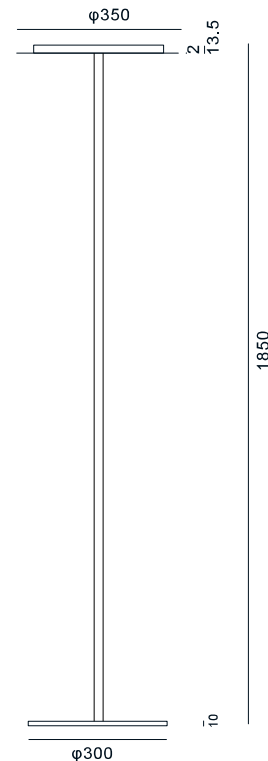

Iron

Optical

UGR12, Beam angle: 73down/160up

Control

Touchless sensor (up/down)

Electrician

Input 100-240V, DC24V

Disc Floor EVO Essential provides better cost-effective and a wider range of finishes compared with to Disc Floor EVO

ZL35FE 36W(7.2down/28.8up), 4902lm(1152down/3750up), 7.3kg.