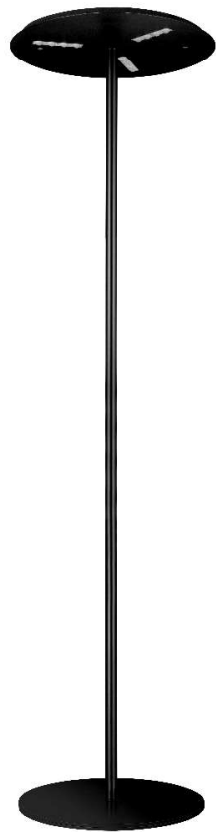

💡 100%
🔌 100%

💡 100%
🔌 100%

💡 0%
🔄 100%

💡 0%
🔄 100%

100%
20%

100%
40%

Disc Floor EVO Essential

Disc Floor EVO Essential

Disc Floor EVO Essential

Disc Floor EVO Essential

Disc Floor EVO Essential

Finishes

- Black
- White
- Ferrari rossa corsa

Lighting color temperature:

- 2700k CRI92 R9 90
- 3000k CRI92 R9 90

Materials

Iron

Optical

UGR12, Beam angle: 73down/160up

Control

Touchless sensor (up/down)

Electrician

Input 100-240V, DC24V

Disc Floor EVO Essential provides better cost-effective and a wider range of finishes compared with to Disc Floor EVO

ZL35FE 36W(7.2down/28.8up), 4902lm(1152down/3750up), 7.3kg.