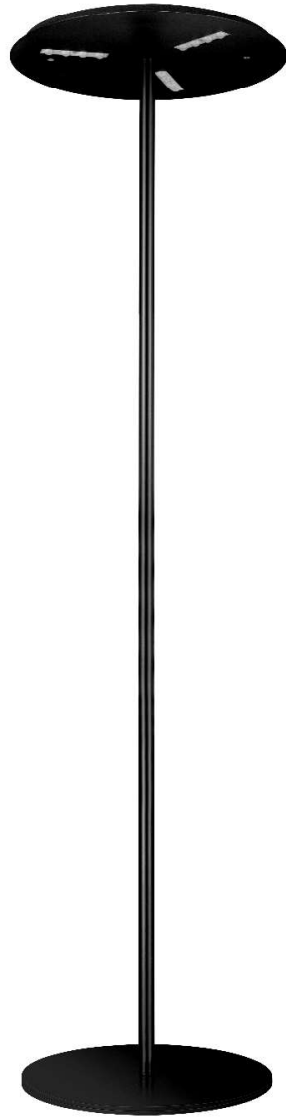

💡 100%
🔌 100%

💡 100%
🔌 100%

💡 0%
🔄 100%

💡 0%
🔄 100%

100%
20%

100%
40%

Disc Floor EVO Essential

Disc Floor EVO Essential

Disc Floor EVO Essential

Disc Floor EVO Essential

Disc Floor EVO Essential

Finishes

- Black
- White
- Ferrari rossa corsa

Lighting color temperature:

- 2700k CRI92 R9 90
- 3000k CRI92 R9 90

Materials

Iron

Optical

UGR12, Beam angle: 73down/160up

Control

Touchless sensor (up/down)

Electrician

Input 100-240V, DC24V

Disc Floor EVO Essential provides better cost-effective and a wider range of finishes compared with to Disc Floor EVO

ZL35FE 36W(7.2down/28.8up), 4902lm(1152down/3750up), 7.3kg.