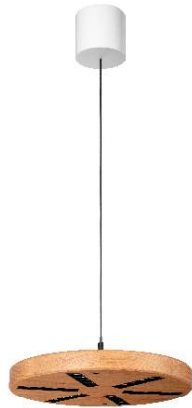

💡 100%
💡 100%

💡 100%
💡 100%

💡 0%
🔄 100%

💡 0%
🔄 100%

💡 100%
🔌 0%

💡 100%
🔌 0%

Disc Pendant EVO

Disc Pendant EVO

Disc Pendant EVO

Disc Pendant EVO

Disc Pendant EVO

Finishes

- Oak
- Blacked Oak

Lighting color temperature:

- 2700k CRI92 R9 90
- 3000k CRI92 R9 90

Materials

Head :Oak. Canopy: Iron ●Black/ ●White

Optical

UGR9,Beam angle:64down/160up

Control

Touchless sensor (up/down)

Height adjustment

Range 0-1500mm(Variable)

Electrician

Input 220-240V,Constant voltage 24V

Disc Pendant EVO creates brighter atmosphere in comparison to Sowoodly Pendant EVO, while its thin profile of only 33.5mm seamlessly integrates into any space

ZL3P 42.3W(13.5down/28.8up),3650lm(2160down/3750up),1.75kg.