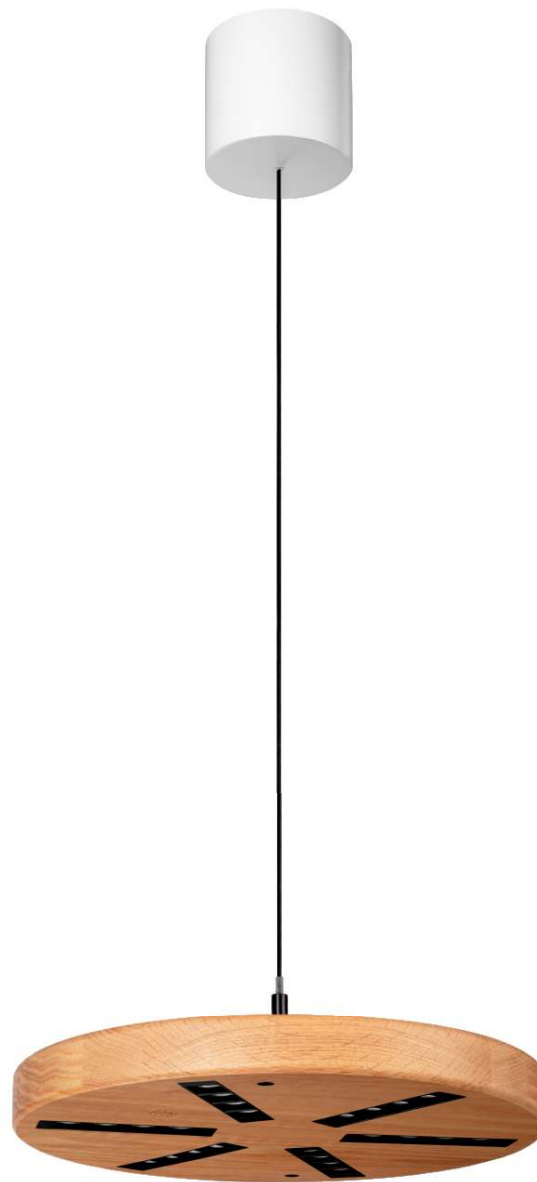

💡 100%
💡 100%

💡 100%
💡 100%

💡 0%
🔄 100%

💡 0%
🔄 100%

💡 100%
🔌 0%

💡 100%
🔌 0%

Disc Pendant EVO

Disc Pendant EVO

Disc Pendant EVO

Disc Pendant EVO

Disc Pendant EVO

Finishes

- Oak
- Blacked Oak

Lighting color temperature:

- 2700k CRI92 R9 90
- 3000k CRI92 R9 90

Materials

Head :Oak. Canopy: Iron ●Black/ ●White

Optical

UGR9,Beam angle:64down/160up

Control

Touchless sensor (up/down)

Height adjustment

Range 0-1500mm(Variable)

Electrician

Input 220-240V,Constant voltage 24V

Disc Pendant EVO creates brighter atmosphere in comparison to Sowoodly Pendant EVO, while its thin profile of only 33.5mm seamlessly integrates into any space

ZL3P 42.3W(13.5down/28.8up),3650lm(2160down/3750up),1.75kg.