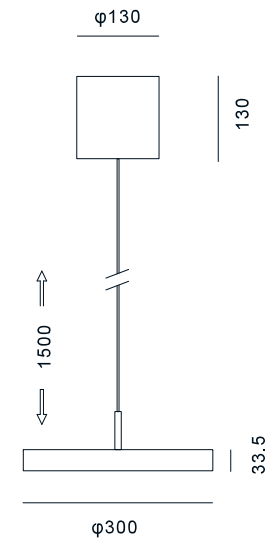

Head :Oak. Canopy: Iron ●Black/ ●White

Optical

UGR9,Beam angle:64down/160up

Control

Touchless sensor (up/down)

Height adjustment

Range 0-1500mm(Variable)

Electrician

Input 220-240V,Constant voltage 24V

Disc Pendant EVO creates brighter atmosphere in comparison to Sowoodly Pendant EVO, while its thin profile of only 33.5mm seamlessly integrates into any space

ZL3P 42.3W(13.5down/28.8up),3650lm(2160down/3750up),1.75kg.