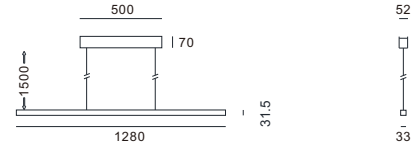

Finishes

- Walnut wood
- Oak wood
- Blacked white wax wood

Lighting color temperature:

2700k CRI92 R9 90
3000k CRI92 R9 90

Materials

Body :Walnut. Canopy: Iron ● Black/ ● White

Optical

UGR12,Beam angle:73down/160up

Control

Touchless sensor (up/down)

Height adjustment

Range 0-1500mm(Variable)

Electrician

Input 220-240V,Constant voltage 24V

Stick EVO effectively addresses three issues simultaneously: it provides bright and comfortable ambient lighting, offers glare-free and smooth task lighting, and is suitable for Contemporary/Scandinavian/Minimalist interior styles.

YK1280 43.3W(13.5down/28.8up),5910lm(2160down/3750up),2.8kg.

YK1570 51.7W(16.5down/35.2up),7216lm(2640down/4576up),3.4kg.

YK1860 61.1W(19.5down/41.6up),8528lm(3120down/5408up),4kg.