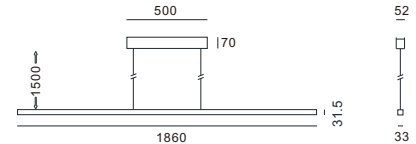

YK1860 61.1W(19.5down/41.6up),8528lm(3120down/5408up),4kg.