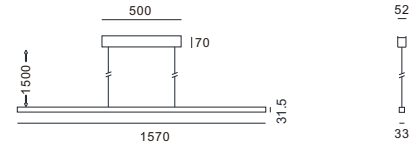

Finishes

- Walnut wood
- Oak wood
- Blacked white wax wood

Lighting color temperature:

2700k CRI92 R9 90
3000k CRI92 R9 90

Materials

Body :Walnut. Canopy: Iron ● Black/ ● White

Optical

UGR12,Beam angle:73down/160up

Control

Touchless sensor (up/down)

Height adjustment

Range 0-1500mm(Variable)

Electrician

Input 220-240V,Constant voltage 24V

Stick EVO effectively addresses three issues simultaneously: it provides bright and comfortable ambient lighting, offers glare-free and smooth task lighting, and is suitable for Contemporary/Scandinavian/Minimalist interior styles.

YK1280 43.3W(13.5down/28.8up),5910lm(2160down/3750up),2.8kg.

YK1570 51.7W(16.5down/35.2up),7216lm(2640down/4576up),3.4kg.

YK1860 61.1W(19.5down/41.6up),8528lm(3120down/5408up),4kg.