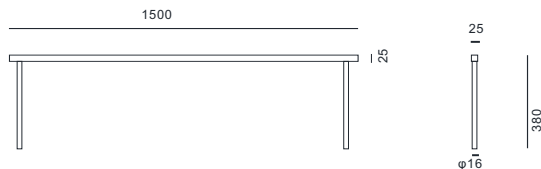

YKED1500 28.8W, 3750lm,2.1kg.