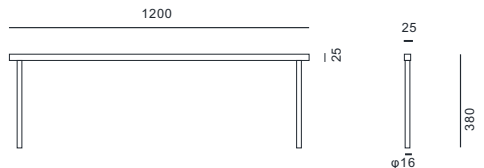

Materials

Iron

Optical

Beam angle:160

Control

NO

Height adjustment

NO

Electrician

Input 220-240V,DC24V

The concept of Stick EVO Essential Table is derived from the observation that while the designer was engrossed in reading at the library, there was insufficient illumination at the periphery of the table for comfortable reading, whereas excessive brightness was present directly beneath its center. The primary objective of this product is to address and resolve this particular issue.