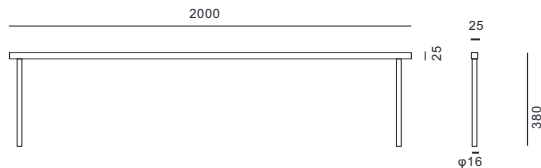

YKED2000 38.4W, 4990lm,2.8kg.