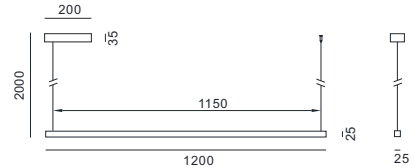

YKED1200 10.5W,1680lm,1.53kg.