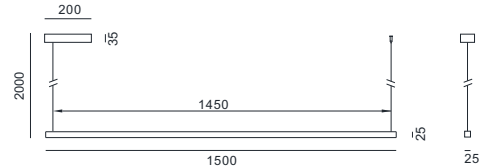

YKED1500 13.5W,2160lm,1.91kg.