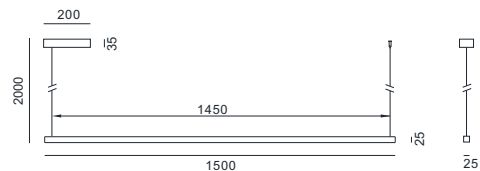

YKEI1500 28.8W,3750lm,1.91kg.