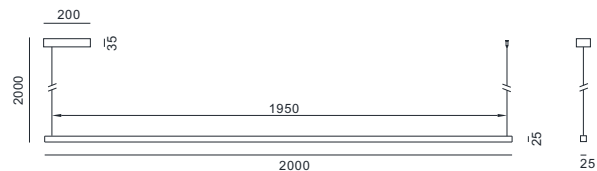

YKEI2000 38.4W,4992lm,2.55kg.