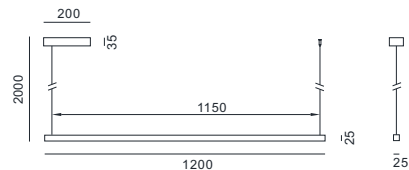

Beam angle:160

Control

NO

Height adjustment

NO

Electrician

Input 220-240V,Constant voltage 24V

Stick EVO Direct Essential provides glare-free lighting and outstanding value for money.