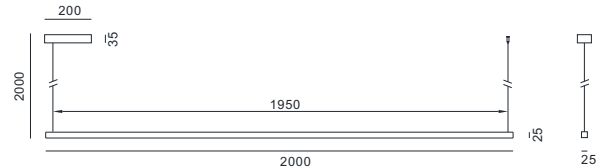

YKED2000 18W,2880lm,2.55kg.