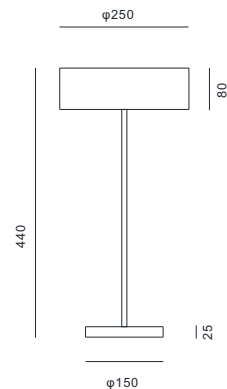

ZL25TE 12.8W,DC24V 1660lm,2.5kg.