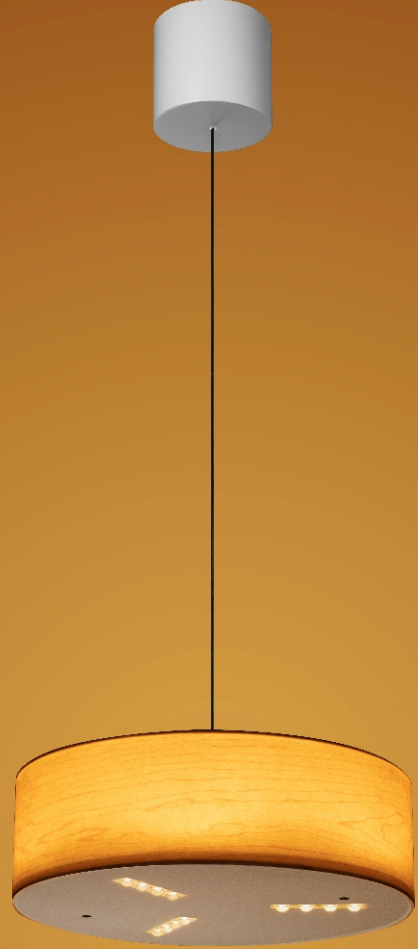

100%
10%

100%
100%

0%
100%

Sowody Pendant EVO

Sowody Pendant EVO

Sowody Pendant EVO

Sowody Pendant EVO

Finishes

- Maple veneer

Lighting color temperature:

Lighting resource 2700k CRI92 R9 90

Lighting after veneer 2000k CRI92 R9 60

Materials

Head :Maple veneer. Canopy: Iron ● Black/ ● White

Optical

UGR12,Beam angle:73down/160up

Control

Touchless sensor (up/down)

Height adjustment

Range 0-1500mm(Variable)

Electrician

Input 220-240V,Constant voltage 24V

Sowody Pendant EVO,in comparison to Sowody EVO Table, possesses identical characteristics that create candle-like glow, luminous, and cozy ambiance.It is also equipped with precious optical lens featuring angle of 73 degree and UGR12,which effectively illuminates the table while accentuating the delectable cuisine.

ZL35PE 26.4W(7.2down/19.2up),3650lm(1150down/2500up),1.75kg.