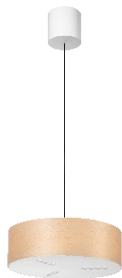

100%
10%

100%
100%

0%
100%

Sowody Pendant EVO

Sowody Pendant EVO

Sowody Pendant EVO

Sowody Pendant EVO

Finishes

- Maple veneer

Lighting color temperature:

Lighting resource 2700k CRI92 R9 90

Lighting after veneer 2000k CRI92 R9 60

Materials

Head :Maple veneer. Canopy: Iron ● Black/ ● White

Optical

UGR12,Beam angle:73down/160up

Control

Touchless sensor (up/down)

Height adjustment

Range 0-1500mm(Variable)

Electrician

Input 220-240V,Constant voltage 24V

Sowody Pendant EVO,in comparison to Sowody EVO Table, possesses identical characteristics that create candle-like glow, luminous, and cozy ambiance.It is also equipped with precious optical lens featuring angle of 73 degree and UGR12,which effectively illuminates the table while accentuating the delectable cuisine.