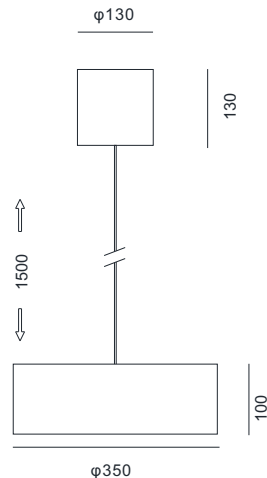

- Maple veneer

Lighting color temperature:

Lighting resource 2700k CRI92 R9 90

Lighting after veneer 2000k CRI92 R9 60

Materials

Head :Maple veneer. Canopy: Iron ● Black/ ● White

Optical

UGR12,Beam angle:73down/160up

Control

Touchless sensor (up/down)

Height adjustment

Range 0-1500mm(Variable)

Electrician

Input 220-240V,Constant voltage 24V

Sowody Pendant EVO,in comparison to Sowody EVO Table, possesses identical characteristics that create candle-like glow, luminous, and cozy ambiance.It is also equipped with precious optical lens featuring angle of 73 degree and UGR12,which effectively illuminates the table while accentuating the delectable cuisine.

ZL35PE 26.4W(7.2down/19.2up),3650lm(1150down/2500up),1.75kg.