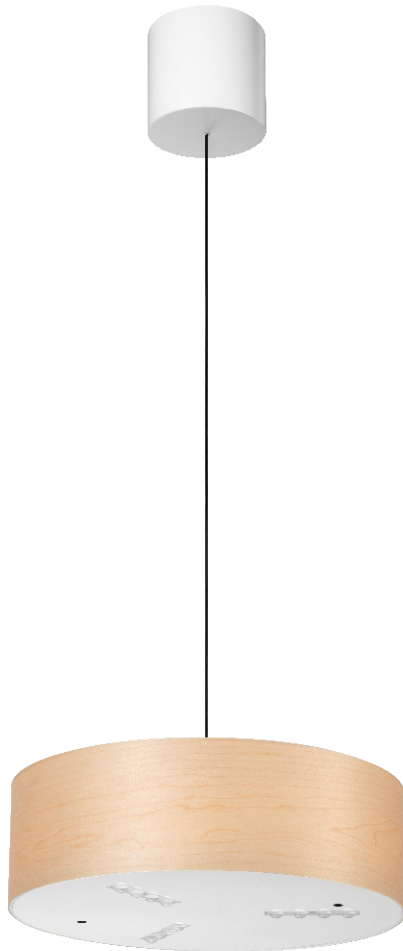

100%
10%

100%
100%

0%
100%

Sowody Pendant EVO

Sowody Pendant EVO

Sowody Pendant EVO

Sowody Pendant EVO

Finishes

- Maple veneer

Lighting color temperature:

Lighting resource 2700k CRI92 R9 90

Lighting after veneer 2000k CRI92 R9 60

Materials

Head :Maple veneer. Canopy: Iron ● Black/ ● White

Optical

UGR12,Beam angle:73down/160up

Control

Touchless sensor (up/down)

Height adjustment

Range 0-1500mm(Variable)

Electrician

Input 220-240V,Constant voltage 24V

Sowody Pendant EVO,in comparison to Sowody EVO Table, possesses identical characteristics that create candle-like glow, luminous, and cozy ambiance.It is also equipped with precious optical lens featuring angle of 73 degree and UGR12,which effectively illuminates the table while accentuating the delectable cuisine.

ZL35PE 26.4W(7.2down/19.2up),3650lm(1150down/2500up),1.75kg.