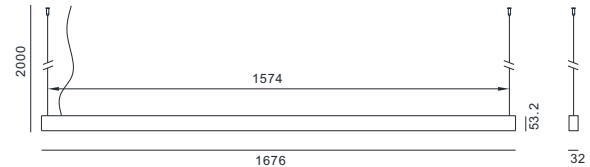

ZLJM17 56.4W(18down/38.4up),7872lm(2880down/4992up),3.1kg.