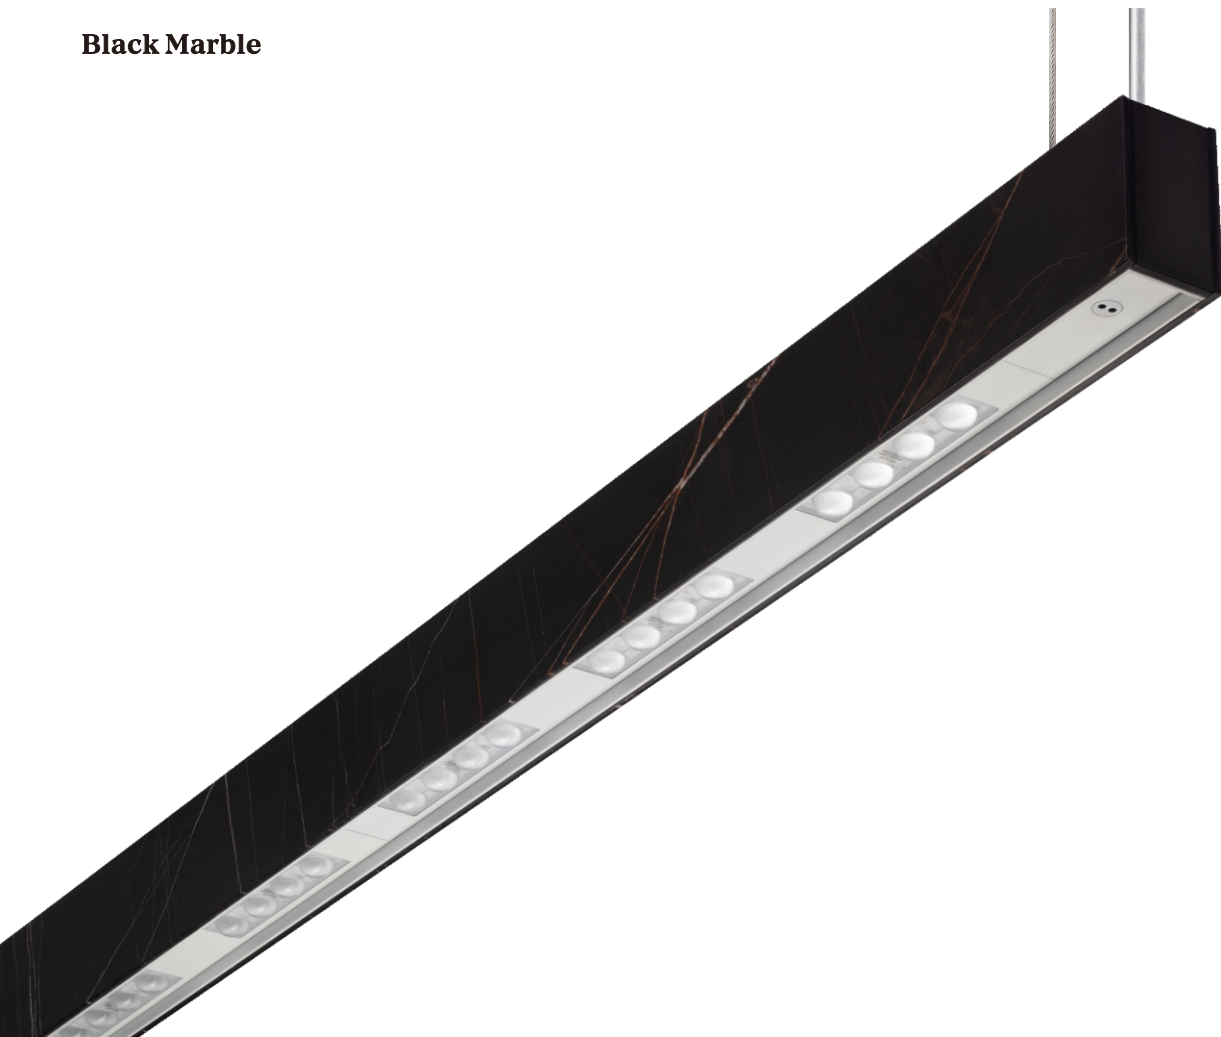

100%
100%

☾ 100%
☉ 0%

♀ 0%

♂ 100%

Slim EVO Marble

White Marble

White Marble

Slim EVO Marble

Black Marble

Black Marble

Slim EVO Marble

Finishes

- White marble
- Black marble

Lighting color temperature:

2700k CRI92 R9 90
3000k CRI92 R9 90

Materials

Body :Marble

Optical

UGR12,Beam angle:73down/160up

Control

Touchless sensor (up/down)

Height adjustment

NO

Electrician

Input 220-240V,Constant voltage 24V.Integrated driver

Slim EVO Marble design with integrated driver eliminates the need for canopy, keeping ceiling clear. Additionally, the use of authentic marble enhances its luxurious appeal.