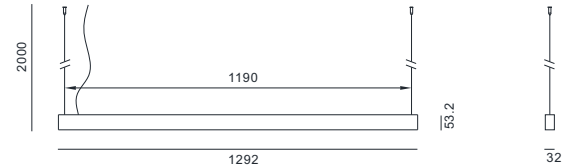

Body :Marble

Optical

UGR12,Beam angle:73down/160up

Control

Touchless sensor (up/down)

Height adjustment

NO

Electrician

Input 220-240V,Constant voltage 24V.Integrated driver

Slim EVO Marble design with integrated driver eliminates the need for canopy, keeping ceiling clear. Additionally, the use of authentic marble enhances its luxurious appeal.