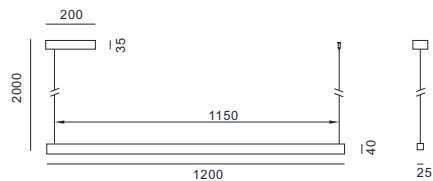

Electrician

Input 220-240V, Constant voltage 24V

SLIM EVO Essential provides both bright and comfortable lighting ambience as well as glare-free task lighting, all while maintaining an exceptional price /performance ratio.

ZLJE12 32.9W(10.5down/22.4up),4592lm(1680down/2912up),2.13kg.