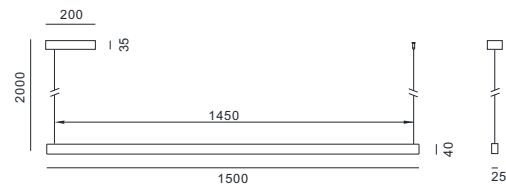

ZLJE15 43.3W(13.5down/28.8up),5910lm(2160down/3750up),2.66kg.