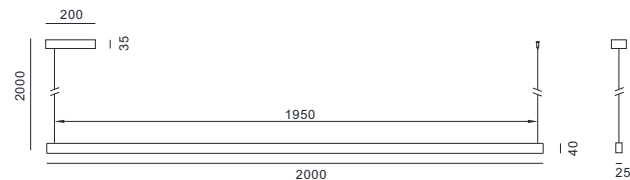

ZLJE20 56.4W(18down/38.4up),7872lm(2880down/4992up),3.55kg.