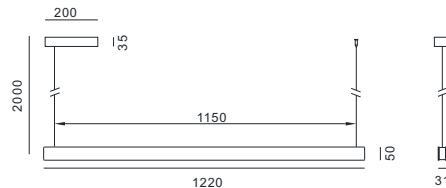

Optical

UGR9, Beam angle: 64down/160up

Control

NO

Height adjustment

NO

Electrician

Input 220-240V, Constant voltage 24V

The Slim EVO Duo Essential wood is more cost-effective than Stick EVO, but it lacks control and height adjustment function.

SEDW1220 32.9W(10.5down/22.4up),4592lm(1680down/2912up),2.5kg.

SEDW1520 42.3W(13.5down/28.8up),5910lm(2160down/3750up),3.1kg.