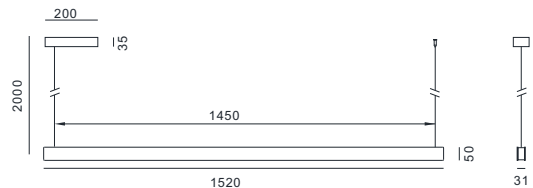

NO

Height adjustment

NO

Electrician

Input 220-240V,Constant voltage 24V

Slim EVO Essential wood features only direct lighting, in contrast to Slim EVO Duo Essential wood.

SEW1220 10.5W,1680lm,1.9kg.

SEW1520 13.5W, 2160lm,2.4kg.

SEW2020 18W, 2880lm,4.1kg.

Slim EVO Duo Essential Wood

Finishes

- Walnut wood
- Oak wood
- Blacked oak wood

Lighting color temperature:

2700k CRI92 R9 90
3000k CRI92 R9 90

Materials

Body: Wood. Canopy: Iron ● Black/ ● White