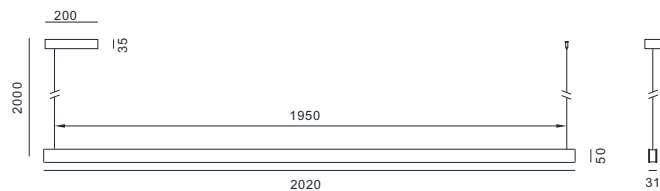

NO

Height adjustment

NO

Electrician

Input 220-240V,Constant voltage 24V

Slim EVO Essential wood features only direct lighting, in contrast to Slim EVO Duo Essential wood.

SEW1220 10.5W,1680lm,1.9kg.

SEW1520 13.5W, 2160lm,2.4kg.

SEW2020 18W, 2880lm,4.1kg.

Slim EVO Duo Essential Wood

Finishes

- Walnut wood
- Oak wood
- Blacked oak wood

Lighting color temperature:

2700k CRI92 R9 90
3000k CRI92 R9 90

Materials

Body: Wood. Canopy: Iron ● Black/ ● White