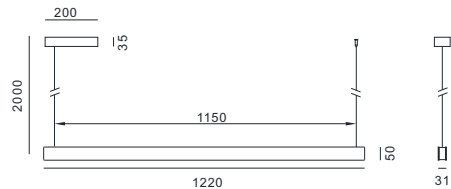

NO

Height adjustment

NO

Electrician

Input 220-240V,Constant voltage 24V

Slim EVO Essential wood features only direct lighting, in contrast to Slim EVO Duo Essential wood.

SEW1220 10.5W,1680lm,1.9kg.

SEW1520 13.5W, 2160lm,2.4kg.