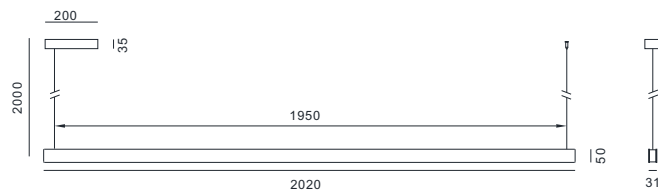

Optical

UGR9, Beam angle: 64down/160up

Control

NO

Height adjustment

NO

Electrician

Input 220-240V, Constant voltage 24V

The Slim EVO Duo Essential wood is more cost-effective than Stick EVO, but it lacks control and height adjustment function.

SEDW1220 32.9W(10.5down/22.4up),4592lm(1680down/2912up),2.5kg.

SEDW1520 42.3W(13.5down/28.8up),5910lm(2160down/3750up),3.1kg.