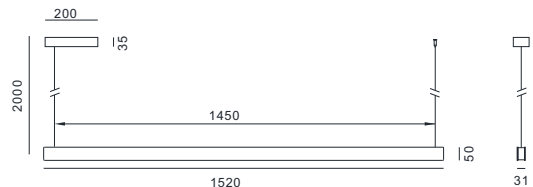

Optical

UGR9, Beam angle: 64down/160up

Control

NO

Height adjustment

NO

Electrician

Input 220-240V, Constant voltage 24V

The Slim EVO Duo Essential wood is more cost-effective than Stick EVO, but it lacks control and height adjustment function.

SEDW1220 32.9W(10.5down/22.4up),4592lm(1680down/2912up),2.5kg.

SEDW1520 42.3W(13.5down/28.8up),5910lm(2160down/3750up),3.1kg.