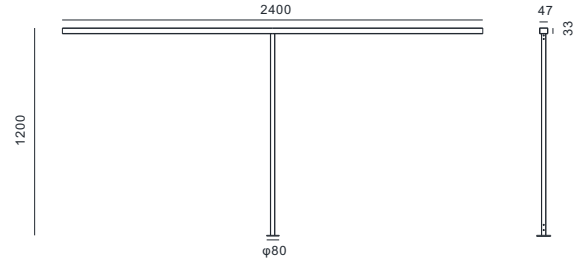

ZLE24 169W(41down/128up),23212lm(6572down/16640up),7kg.