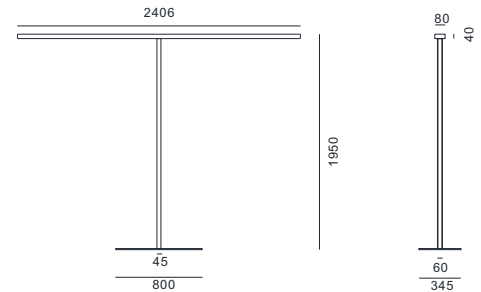

Optical

UGR9,Beam angle:64down/160up

Control

Touch sensor (up/down)&Motion sensor

Height adjustment

NO

Electrician

Input 100-240V,Constant voltage 24V

ZL24 233W(41down/192up),31532m(6572down/24960up),25.8kg.