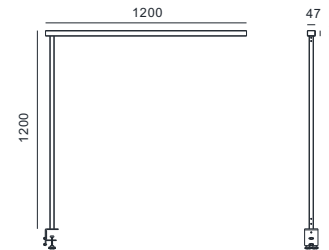

ZL12TE 84.5W(20.5down/64up),11606lm(3286down/8320up),6kg.