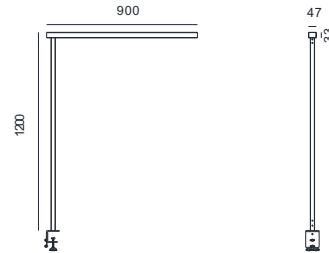

ZL9TE 59.4W(14.4down/45up),8150lm(2300down/5850up),5kg.