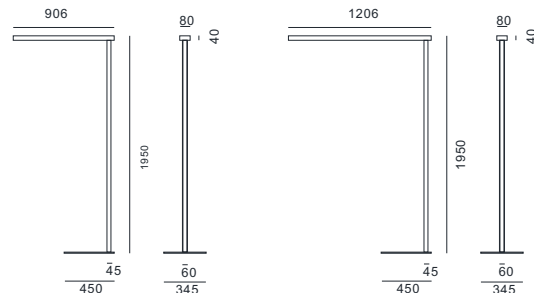

Line 9/12 EVO Floor

Finishes

- Black
- White

Lighting color temperature:
4000k CRI95 R9 93

Materials
Iron

Optical
UGR9, Beam angle: 64down/160up

Control
Touch sensor (up/down)&Motion sensor

Height adjustment
NO

Electrician
Input 100-240V, Constant voltage 24V

Line 9/12 Floor offers a wider range of models and can be conveniently placed on the ground, distinguishing it from Line9/12 Table Essential

ZLE09 59.4W(14.4down/45up),8150lm(2300down/5850up),8kg.

ZLE12 84.5W(20.5down/64up),11606lm(3286down/8320up),9kg.

ZL09 81.6W(14.4down/67.2up),11040lm(2300down/8740up),15.6kg.

ZL12 116.5W(20.5down/96up),15766lm(3286down/12480up),16.8kg.