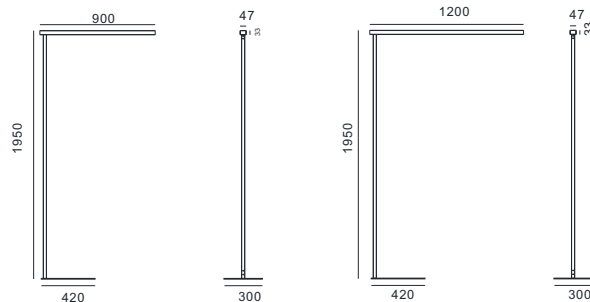

Line 9/12 Floor offers a wider range of models and can be conveniently placed on the ground, distinguishing it from Line9/12 Table Essential

ZLE09 59.4W(14.4down/45up),8150lm(2300down/5850up),8kg.

ZLE12 84.5W(20.5down/64up),11606lm(3286down/8320up),9kg.