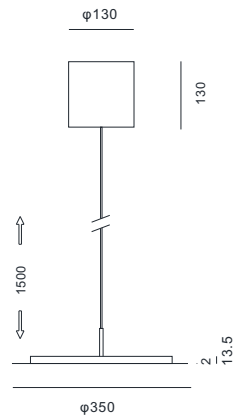

ZL35PE 36W(7.2down/28.8up),4902lm(1152down/3750up),1.75kg.