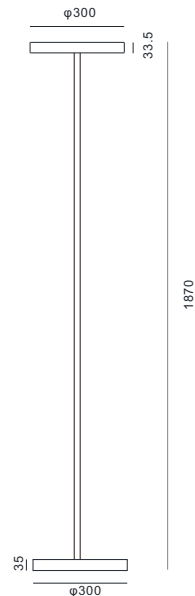

- Oak
- White Marble
- Blacked Oak
- Black marble

Lighting color temperature:

2700k CRI92 R9 90

3000k CRI92 R9 90

Materials

Head :Oak. Foot:Marble

Optical

UGR9,Beam angle:64down/160up

Control

Touchless sensor (up/down)

Electrician

Input 100-240V,DC24V

Disc Floor EVO, in comparison to Sowood Floor EVO, provides more luminous environment and is equipped with 64-degree and UGR-9 precious optical lens, rendering it an ideal choice for reading adjacent to a sofa.

ZL3F 45.6W(7.2down/38.4up),6140lm(1150down/4990up),7.5kg.