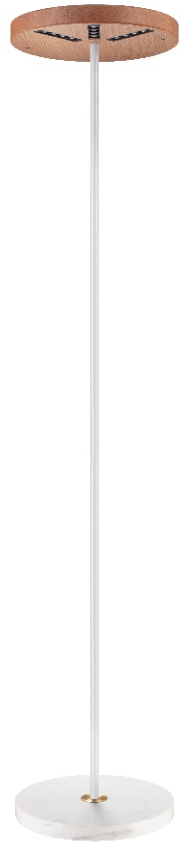

100%
100%

100%
100%

100%

100%

💡 100%
🔌 0%

💡 100%
🔌 0%

Disc Floor EVO

Finishes

- Oak
- White Marble
- Blacked Oak
- Black marble

Lighting color temperature:

2700k CRI92 R9 90

3000k CRI92 R9 90

Materials

Head :Oak. Foot:Marble

Optical

UGR9,Beam angle:64down/160up

Control

Touchless sensor (up/down)

Electrician

Input 100-240V,DC24V

Disc Floor EVO, in comparison to Sowood Floor EVO, provides more luminous environment and is equipped with 64-degree and UGR-9 precious optical lens, rendering it an ideal choice for reading adjacent to a sofa.

ZL3F 45.6W(7.2down/38.4up),6140lm(1150down/4990up),7.5kg.