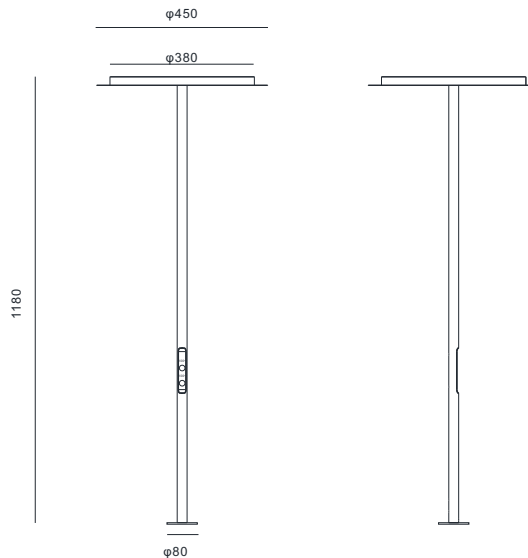

Disc EVO Table Essential

Disc EVO Table Essential

Finishes

- Black
- White

Lighting color temperature:
4000k CRI95 R9 93

Materials
Iron

Optical
UGR9, Beam angle: 64down/160up

Control
Touch sensor (up/down)

Height adjustment
NO

Electrician
Input 100-240V, Constant voltage 24V

Disc EVO Table Essential offers exceptional value for money in comparison to Line 24 EVO

O45 84.5W(20.5down/64up), 11606lm(3286down/8320up), 4kg.