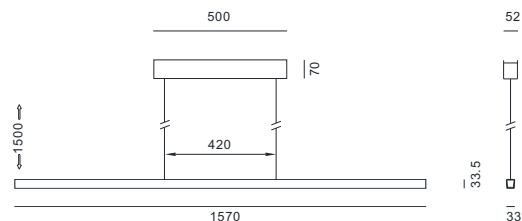

### Height adjustment

Range 0-1500mm(Variable)

**CE128** 43.3W(13.5down/28.8up),5910lm(2160down/3750up),3.2kg.

**CE157** 51.7W(16.5down/35.2up),7216lm(2640down/4576up),3.5kg.