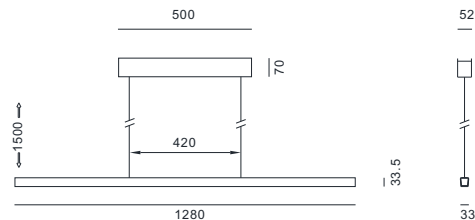

CE128 43.3W(13.5down/28.8up),5910lm(2160down/3750up),3.2kg.