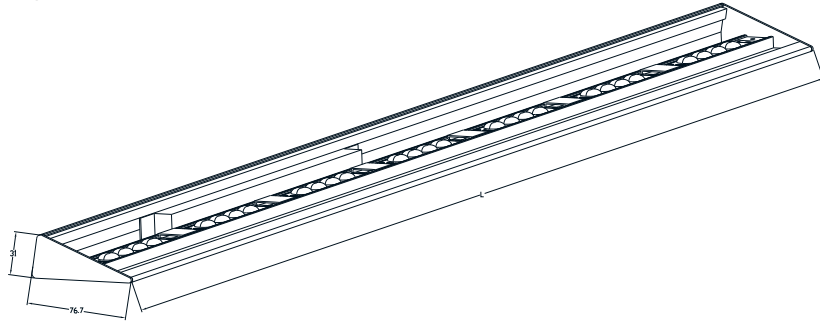

Space dimensions and illumination distributions

Ceiling false colors

Ground false colors

Lighting Distribution

1m	175.7, 200.2lx	60.41cm
2m	43.92, 50.04lx	120.81cm
3m	19.52, 22.24lx	181.22cm
4m	10.98, 12.81lx	241.63cm
5m	7.027, 8.007lx	302.03cm
6m	4.860, 5.560lx	362.44cm
7m	3.585, 4.085lx	422.85cm
8m	2.745, 3.128lx	483.25cm
9m	2.169, 2.471lx	543.66cm
10m	1.757, 2.002lx	604.07cm

Specifications | Flèche W ceiling wash

Distance from wall

50mm

100mm

150mm

200mm

250mm

300mm

Specifications

Fèche W ceiling wash

Dimensions

Length : 1000/2000/3000mm
 Width : 76.7mm
 Height : 31mm

Electrical Characteristics

Part No	FCW100	FCW200	FCW300
Voltage Range(V)	DC24V		
Dimmable	No or CASAMBI		
Power /pc (W)	16.8	33.6	50.4
Max Run Length(m)	30		
Driver	Integrated with housing		