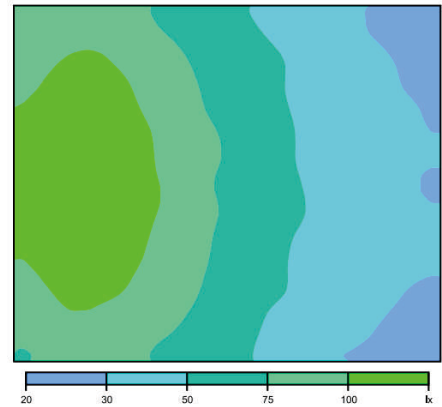

Office

Residential

Space dimensions and illumination distributions

Distance to ground: 2.080 m to 2.400 m, Reflection rate: Ceiling 70.0%, Wall 50.0%, Ground 20.0%, Maintenance factor: 0.80

H (m)	H1 (m)	W (m)	Ground illuminance (lux)	Ground uniformity	Ceiling illuminance (lux)	Ceiling uniformity
2.8	0.3	0.8	350	0.61	2300	0.69
2.8	0.3	1.6	383	0.58	1500	0.47
2.8	0.3	2.0	360	0.60	1200	0.38
2.8	0.5	0.8	316	0.60	2200	0.67
2.8	0.3	1.6	380	0.57	1374	0.71
2.8	0.3	2.0	350	0.58	1160	0.62

Comparison

LED Strip: 2000lm/meter. 17.9w/m. View angle: 120degree.
Ra > 80. 3000K

Fèche: 1982lm/meter. 16.8w/m. View angle: 160degree.
Ra > 93. 3000K

Note: Corridor dimension: L11m*W2m*H3m Distance from ceiling *0.3m

Space dimensions and illumination distributions

Ceiling false colors

Ground false colors

Lighting Distribution

1m	175.7, 200.2lx	60.41cm
2m	43.92, 50.04lx	120.81cm
3m	19.52, 22.24lx	181.22cm
4m	10.98, 12.81lx	241.63cm
5m	7.027, 8.007lx	302.03cm
6m	4.860, 5.560lx	362.44cm
7m	3.585, 4.085lx	422.85cm
8m	2.745, 3.128lx	483.25cm
9m	2.169, 2.471lx	543.66cm
10m	1.757, 2.002lx	604.07cm