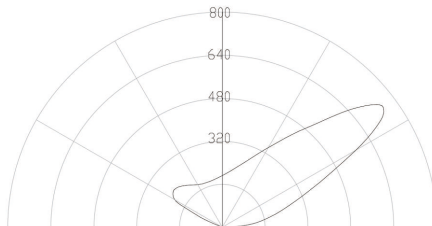

Comparison

LED Strip: 2000lm/meter. 17.9w/m. View angle: 120degree.
Ra > 80. 3000K

Fèche: 1982lm/meter. 16.8w/m. View angle: 160degree.
Ra > 93. 3000K

Note: Corridor dimension: L11m*W2m*H3m Distance from ceiling *0.3m

Space dimensions and illumination distributions

Ceiling false colors

Ground false colors

Lighting Distribution

1m	175.7, 200.2lx	60.41cm
2m	43.92, 50.04lx	120.81cm
3m	19.52, 22.24lx	181.22cm
4m	10.98, 12.81lx	241.63cm
5m	7.027, 8.007lx	302.03cm
6m	4.860, 5.560lx	362.44cm
7m	3.585, 4.085lx	422.85cm
8m	2.745, 3.128lx	483.25cm
9m	2.169, 2.471lx	543.66cm
10m	1.757, 2.002lx	604.07cm

Specifications | Flèche W ceiling wash

Distance from wall

50mm

100mm

150mm

200mm

250mm

300mm

Specifications

Fèche W ceiling wash

Dimensions

Length : 1000/2000/3000mm
 Width : 76.7mm
 Height : 31mm

Electrical Characteristics

Part No	FCW100	FCW200	FCW300
Voltage Range(V)	DC24V		
Dimmable	No or CASAMBI		
Power /pc (W)	16.8	33.6	50.4
Max Run Length(m)	30		
Driver	Integrated with housing		