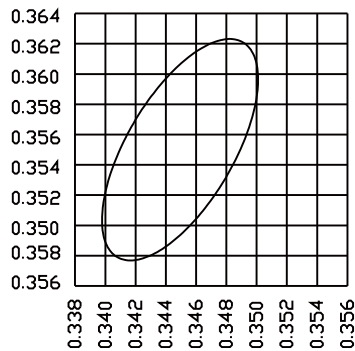

Centred x	Centred y	Nominal CCT (K)	CCT Range(K)	MacAdam ellipse
0.3447	0.3553	5000	4815-5175	3SDCM

BIN:65A