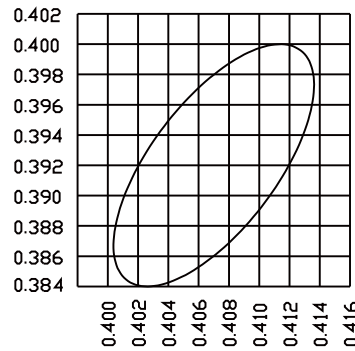

Centred x	Centred y	Nominal CCT (K)	CCT Range(K)	MacAdam ellipse
0.4073	0.3917	3500	3350-3550	3SDCM

BIN:40A