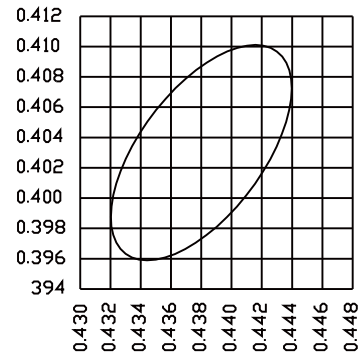

Bining

ANSI C78.377

BIN:27A

Centred x	Centred y	Nominal CCT (K)	CCT Range(K)	MacAdam ellipse
0.4578	0.4101	2700	2660-2790	3SDCM

BIN:30A

Centred x	Centred y	Nominal CCT (K)	CCT Range(K)	MacAdam ellipse
0.4338	0.403	3000	2865-2940	3SDCM