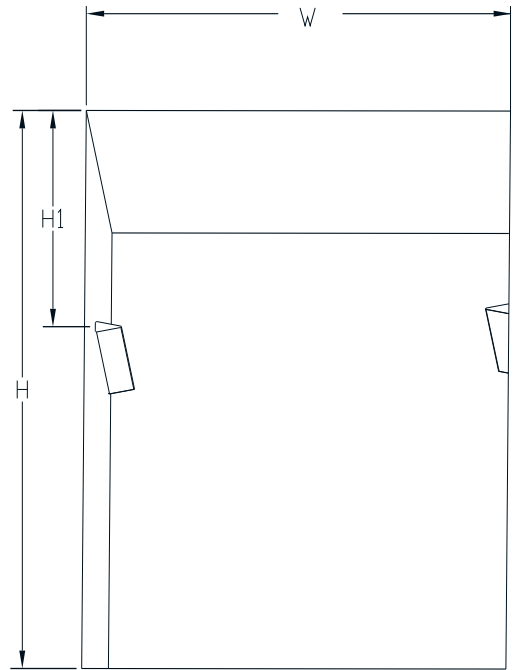

Office

Residential

Space dimensions and illumination distributions

Distance to ground: 2.080 m to 2.400 m, Reflection rate: Ceiling 70.0%, Wall 50.0%, Ground 20.0%, Maintenance factor: 0.80

H (m)	H1 (m)	W (m)	Ground illuminance (lux)	Ground uniformity	Ceiling illuminance (lux)	Ceiling uniformity
2.8	0.3	0.8	350	0.61	2300	0.69
2.8	0.3	1.6	383	0.58	1500	0.47
2.8	0.3	2.0	360	0.60	1200	0.38
2.8	0.5	0.8	316	0.60	2200	0.67
2.8	0.3	1.6	380	0.57	1374	0.71
2.8	0.3	2.0	350	0.58	1160	0.62

Space dimensions and illumination distributions

Ceiling false colors

Ground false colors

Lighting Distribution

1m	175.7, 200.2lx	60.41cm
2m	43.92, 50.04lx	120.81cm
3m	19.52, 22.24lx	181.22cm
4m	10.98, 12.81lx	241.63cm
5m	7.027, 8.007lx	302.03cm
6m	4.860, 5.560lx	362.44cm
7m	3.585, 4.085lx	422.85cm
8m	2.745, 3.128lx	483.25cm
9m	2.169, 2.471lx	543.66cm
10m	1.757, 2.002lx	604.07cm

Specifications

Fèche W ceiling wash

Dimensions

Length : 1000/2000/3000mm
 Width : 76.7mm
 Height : 31mm

Electrical Characteristics

Part No	FCW100	FCW200	FCW300
Voltage Range(V)	DC24V		
Dimmable	No or CASAMBI		
Power /pc (W)	16.8	33.6	50.4
Max Run Length(m)	30		
Driver	Integrated with housing		