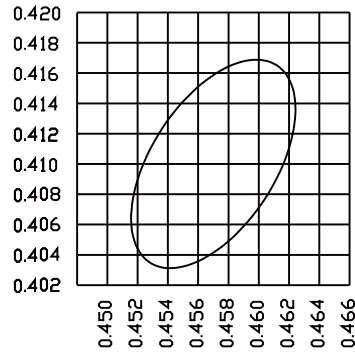

Optical Characteristics

Lumen/unit	1988	3976	5964
Efficiency(lm/w)	118		
CRI	90		
MacAdam ellipse	3SDCM		
Ra	93		
R9	50		
Available Colors	2000k/2700K/3000K/3500K/4000K		

Construction

Body	Anodized extruded aluminum Profile		
Lighting Source	LED Module with optic		
Holder	23.1*8.7mm		
Weigh/pcs(g)	550	1100	1650

Bining

ANSI C78.377

BIN:27A

Centred x	Centred y	Nominal CCT (K)	CCT Range(K)	MacAdam ellipse
0.4578	0.4101	2700	2660-2790	3SDCM

BIN:30A

Centred x	Centred y	Nominal CCT (K)	CCT Range(K)	MacAdam ellipse
0.4338	0.403	3000	2865-2940	3SDCM