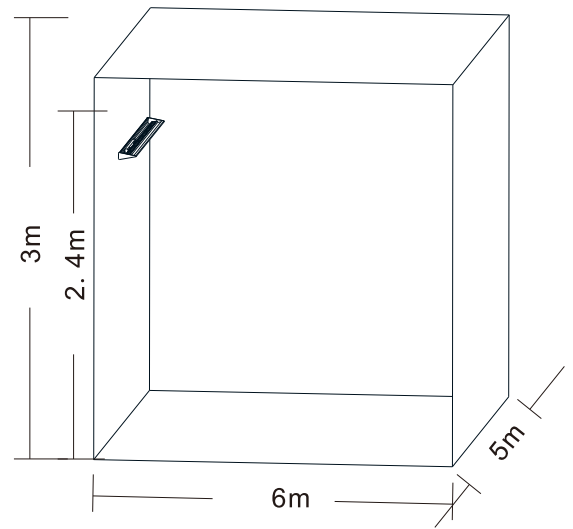

Office

Residential

Space dimensions and illumination distributions

Distance to ground: 2.080 m to 2.400 m, Reflection rate: Ceiling 70.0%, Wall 50.0%, Ground 20.0%, Maintenance factor: 0.80

H (m)	H1 (m)	W (m)	Ground illuminance (lux)	Ground uniformity	Ceiling illuminance (lux)	Ceiling uniformity
2.8	0.3	0.8	350	0.61	2300	0.69
2.8	0.3	1.6	383	0.58	1500	0.47
2.8	0.3	2.0	360	0.60	1200	0.38
2.8	0.5	0.8	316	0.60	2200	0.67
2.8	0.3	1.6	380	0.57	1374	0.71
2.8	0.3	2.0	350	0.58	1160	0.62

Comparison

LED Strip: 2000lm/meter. 17.9w/m. View angle: 120degree.
Ra > 80. 3000K

Fèche: 1982lm/meter. 16.8w/m. View angle: 160degree.
Ra > 93. 3000K

Note: Corridor dimension: L11m*W2m*H3m Distance from ceiling *0.3m

Space dimensions and illumination distributions

Ceiling false colors

Ground false colors

Lighting Distribution

1m	175.7, 200.2lx	60.41cm
2m	43.92, 50.04lx	120.81cm
3m	19.52, 22.24lx	181.22cm
4m	10.98, 12.81lx	241.63cm
5m	7.027, 8.007lx	302.03cm
6m	4.860, 5.560lx	362.44cm
7m	3.585, 4.085lx	422.85cm
8m	2.745, 3.128lx	483.25cm
9m	2.169, 2.471lx	543.66cm
10m	1.757, 2.002lx	604.07cm

Specifications

Fèche W ceiling wash

Dimensions

Length : 1000/2000/3000mm
 Width : 76.7mm
 Height : 31mm

Electrical Characteristics

Part No	FCW100	FCW200	FCW300
Voltage Range(V)	DC24V		
Dimmable	No or CASAMBI		
Power /pc (W)	16.8	33.6	50.4
Max Run Length(m)	30		
Driver	Integrated with housing		