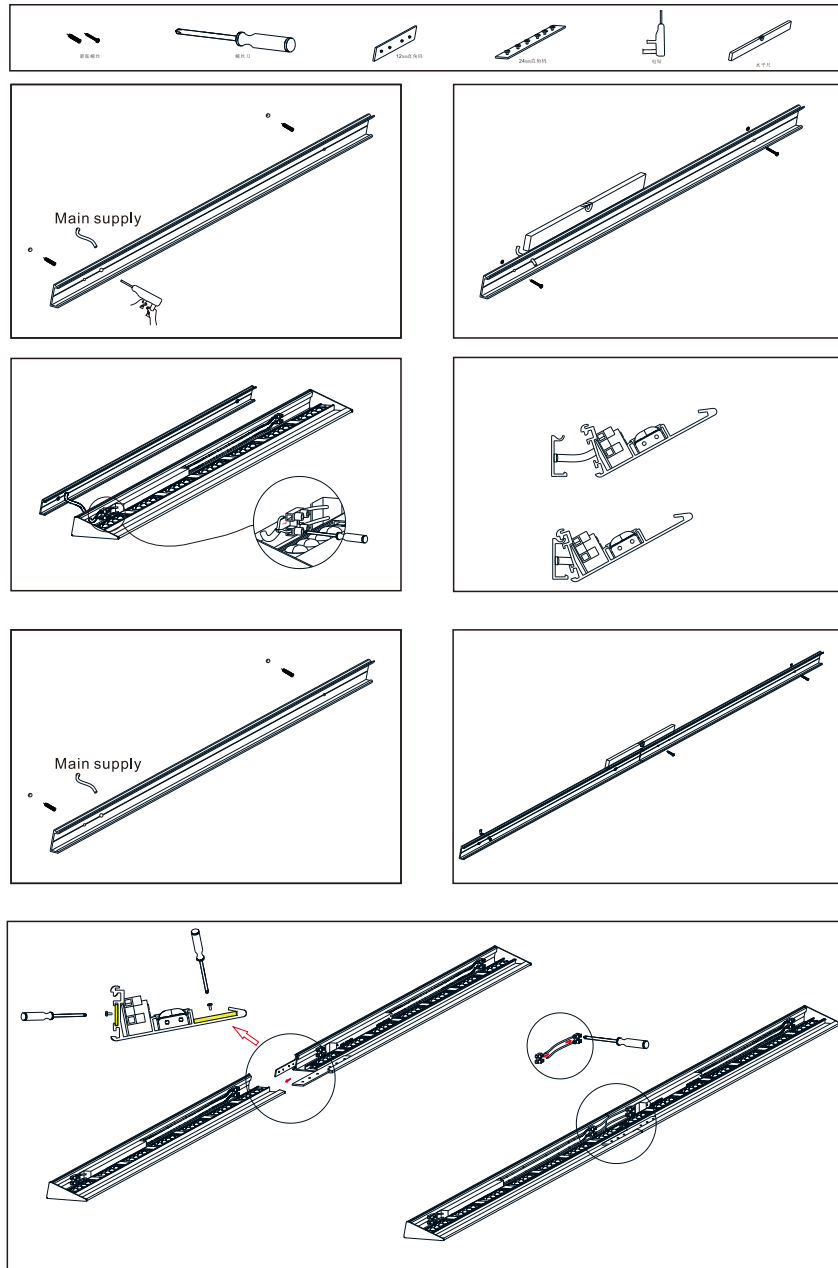

Installation

Standards&Certificates

Integrating Sphere Test	IES LM79 (lumen,CCT,CRI,XY,SDCM,wave length)
Photometric Distribution Test	IES LM79
Aging Test	IES LM84&IES TM28
Ambient Temperature Test	UL1598&UL2388&IEC60598-1&IEC60598-2-21
High temperature High Humidity Test	UL1598&UL2388&IEC60598-1&IEC60598-2-21
Bending Test	500 cycles
Vibration Test	UL2388> 750cycles
Tensile Test	Defined by Manufacturer
Drop Test	UL1598&UL2388&IEC60598-1&IEC60598-2-21
IK Test	IEC62262
Fire-Rating Test	UI94
UV Test	ASTMG154,ISO4892-3,UVA@340nm IEC60529
Salt Spray Test	IEC68-2-11
Thermal Shock Test	Non-lighting -40°C-55°C (25mins) with 5mins , 100 cycles
High temperature test	55°C