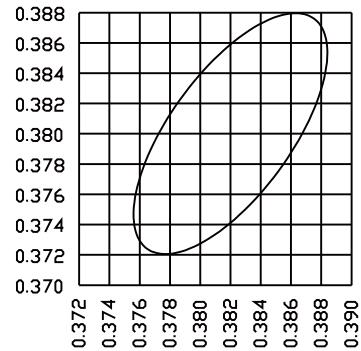

Bining

ANSI C78.377

BIN:27A

Centred x	Centred y	Nominal CCT (K)	CCT Range(K)	MacAdam ellipse
0.4578	0.4101	2700	2660-2790	3SDCM

BIN:30A

Centred x	Centred y	Nominal CCT (K)	CCT Range(K)	MacAdam ellipse
0.4338	0.403	3000	2865-2940	3SDCM

BIN:35A

Centred x	Centred y	Nominal CCT (K)	CCT Range(K)	MacAdam ellipse
0.4073	0.3917	3500	3350-3550	3SDCM

BIN:40A

Centred x	Centred y	Nominal CCT (K)	CCT Range(K)	MacAdam ellipse
0.3818	0.3797	4000	3900-4175	3SDCM