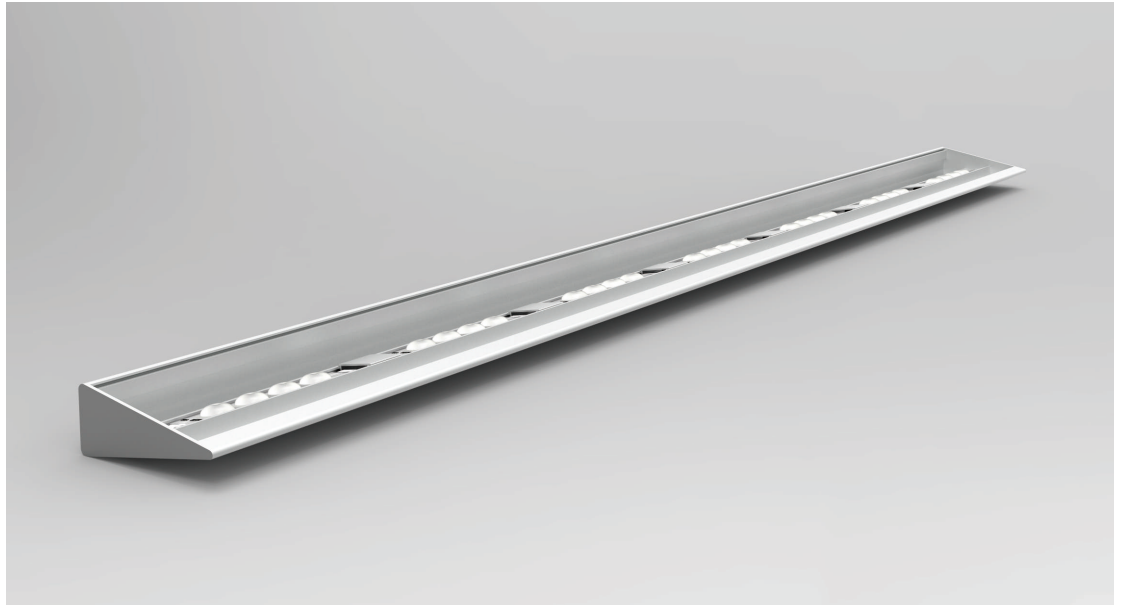

We design, build and deliver incredible

Ceilingwash

Specifications

Flèche W ceiling wash

Photos