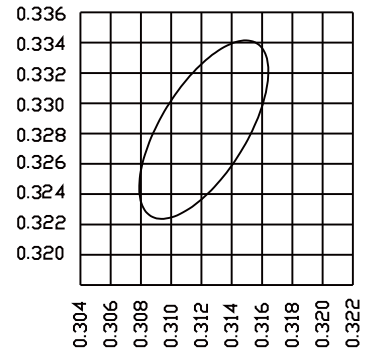

Bining

ANSI C78.377

BIN:27A

Centred x	Centred y	Nominal CCT (K)	CCT Range(K)	MacAdam ellipse
0.4578	0.4101	2700	2660-2790	3SDCM

BIN:30A

Centred x	Centred y	Nominal CCT (K)	CCT Range(K)	MacAdam ellipse
0.4338	0.403	3000	2865-2940	3SDCM

BIN:35A

Centred x	Centred y	Nominal CCT (K)	CCT Range(K)	MacAdam ellipse
0.4073	0.3917	3500	3350-3550	3SDCM

BIN:40A

Centred x	Centred y	Nominal CCT (K)	CCT Range(K)	MacAdam ellipse
0.3818	0.3797	4000	3900-4175	3SDCM

BIN:50A

Centred x	Centred y	Nominal CCT (K)	CCT Range(K)	MacAdam ellipse
0.3447	0.3553	5000	4815-5175	3SDCM

BIN:65A

Centred x	Centred y	Nominal CCT (K)	CCT Range(K)	MacAdam ellipse
0.3123	0.3282	6500	6200-6700	3SDCM