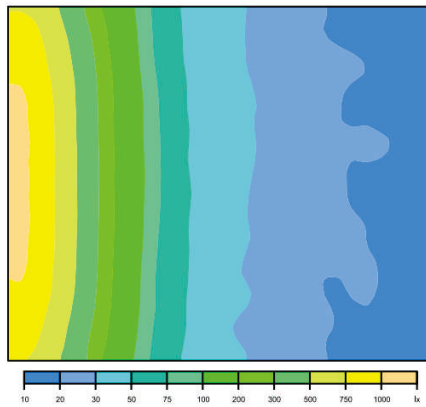

Office

Residential

Space dimensions and illumination distributions

Distance to ground: 2.080 m to 2.400 m, Reflection rate: Ceiling 70.0%, Wall 50.0%, Ground 20.0%, Maintenance factor: 0.80

H (m)	H1 (m)	W (m)	Ground illuminance (lux)	Ground uniformity	Ceiling illuminance (lux)	Ceiling uniformity
2.8	0.3	0.8	350	0.61	2300	0.69
2.8	0.3	1.6	383	0.58	1500	0.47
2.8	0.3	2.0	360	0.60	1200	0.38
2.8	0.5	0.8	316	0.60	2200	0.67
2.8	0.3	1.6	380	0.57	1374	0.71
2.8	0.3	2.0	350	0.58	1160	0.62

Comparison

LED Strip: 2000lm/meter. 17.9w/m. View angle: 120degree.
Ra > 80. 3000K

Fèche: 1982lm/meter. 16.8w/m. View angle: 160degree.
Ra > 93. 3000K

Note: Corridor dimension: L11m*W2m*H3m Distance from ceiling *0.3m

Space dimensions and illumination distributions

Ceiling false colors

Ground false colors

Lighting Distribution

1m	175.7, 200.2lx	60.41cm
2m	43.92, 50.04lx	120.81cm
3m	19.52, 22.24lx	181.22cm
4m	10.98, 12.81lx	241.63cm
5m	7.027, 8.007lx	302.03cm
6m	4.860, 5.560lx	362.44cm
7m	3.585, 4.085lx	422.85cm
8m	2.745, 3.128lx	483.25cm
9m	2.169, 2.471lx	543.66cm
10m	1.757, 2.002lx	604.07cm