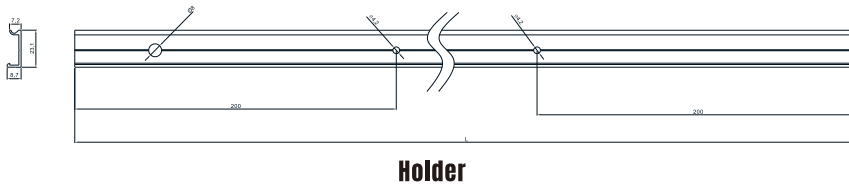

Accessories