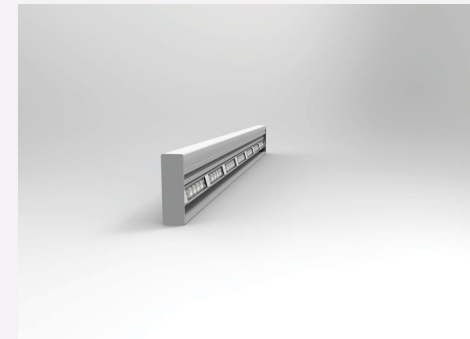

Flèche: Classic slim elegant