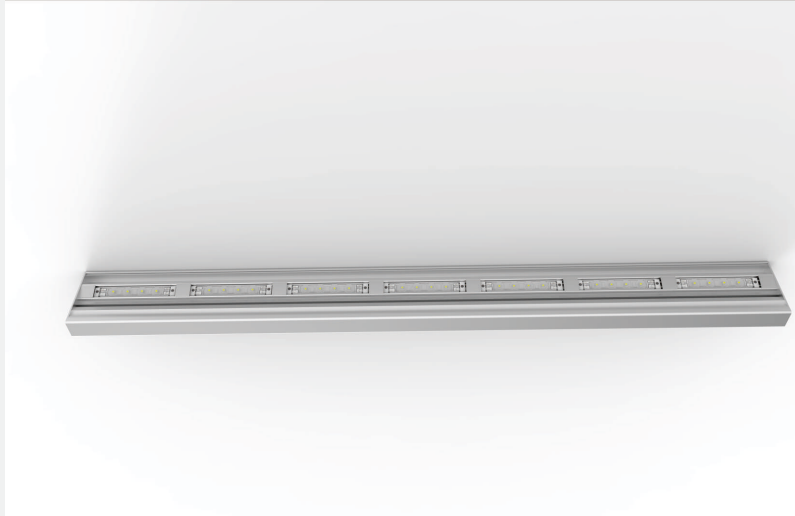

Flèche DUO

Ceiling Wash/Wall Graze

Photos

Features

Modern, slim, stylish, elegant design enhance the interior architecture.
Graze Wall and Graze (or wash) Ceiling
Optimal visual comfort
Create a high and spacious impression of the room space
Ultra compact housing made of extruded aluminium with integrated driver
Stand-alone and continuous lines up to Max 30 meters
Easy installation with push-in connectors and through wiring and wall mounted
Replaceable LED module with optic
Invisibly screw-fitted plastic end pieces painted in luminaire colour in silver
No Cove and No ceiling