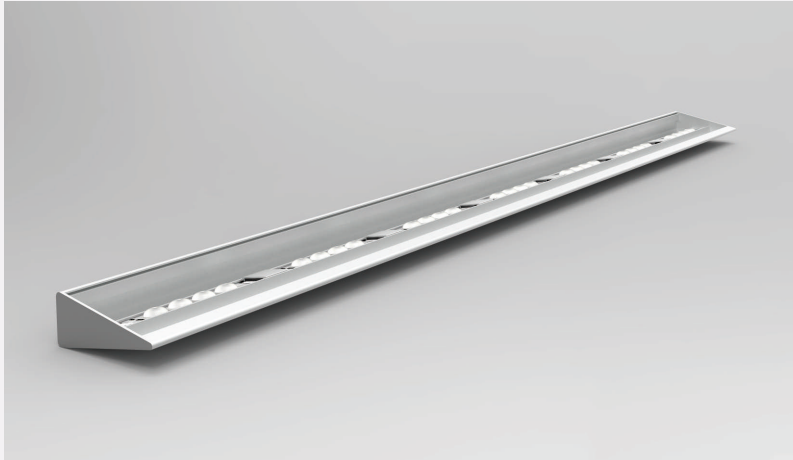

Flèche W

Ceiling Wash/Graze

Photos

Feature

Modern, Classic, unobtrusive, slim, stylish, elegant design enhance the interior architecture.
Outstanding uniformity thanks to optimized lens
Optimal visual comfort
Create a high and spacious impression of the room space
No need make cove and ceiling