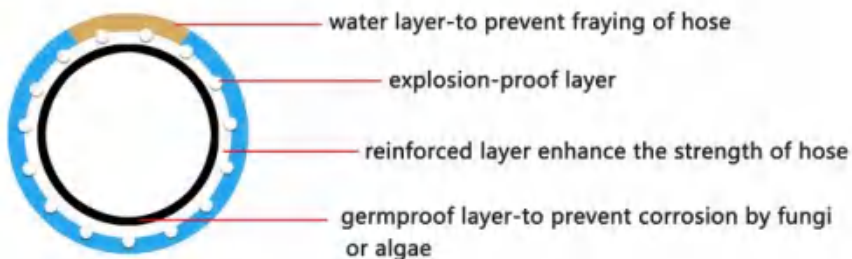

EG-2500B

EG-2500G

EG-2500BL

Specification inch	I.D×O.D		Length Meters	W.P Bar	B.P Bar	Weight kg/Roll	Measure mm
	25	31					
1"	25	31	50	4	23	15	700×180

4 LAYERS Durable Reinforced HOSE

4
LAYERS

Details:

- 💧 Adopt the advance new technology, made of the eco-friendly material and high density of polyester yarn.
- 💧 Irrigation flower garden and trees.
- 💧 Used for washing car.
- 💧 Passed the ROHS test.
- 💧 UV resistant,internal parts are resistant to algae flexible.
- 💧 Polyester cross reinforcement.
- 💧 Temperature range -5°C To +65°C.

Specification inch	I.D×O.D		Length Meters	W.P Bar	B.P Bar	Weight kg/Roll	Measure mm
1/2"	12.5	17	100	10	30	14	450×200
3/4"	19	26	50	10	30	14	510×230
1"	25	32	50	4	23	16.8	640×230

EG-S4001 Watering Hose Set