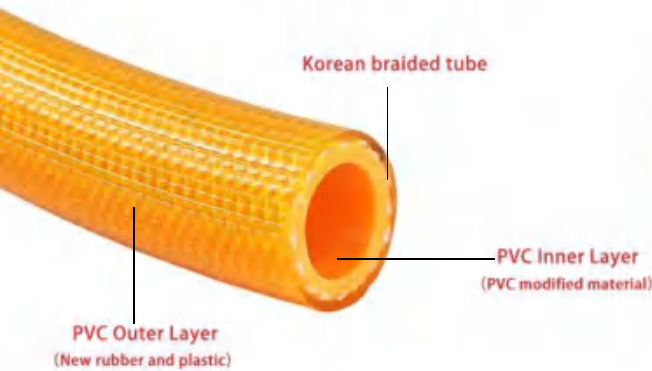

PVC HIGH PRESSURE KNIT SPRAY HOSE

KNIT