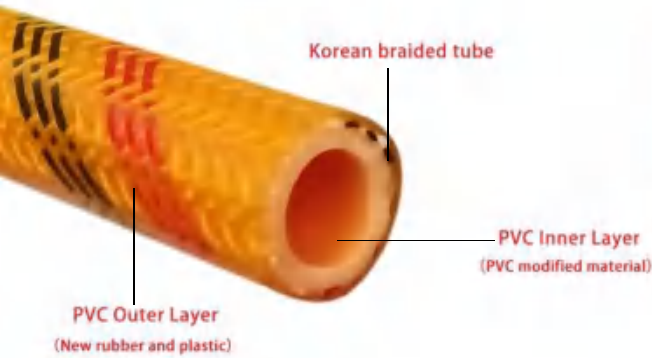

PVC HIGH PRESSURE KNIT SPRAY HOSE

KNIT