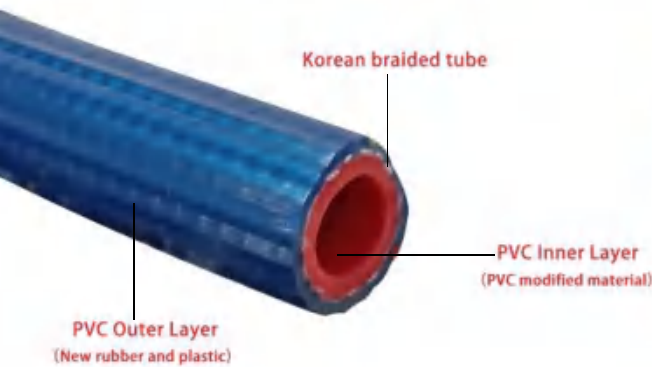

PVC HIGH PRESSURE KNIT SPRAY HOSE

KNIT