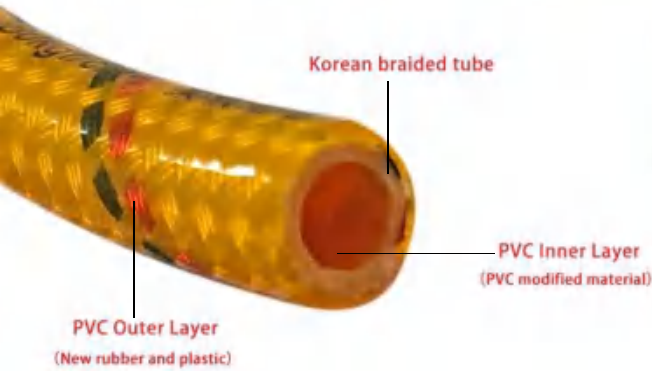

PVC HIGH PRESSURE KNIT SPRAY HOSE

KNIT