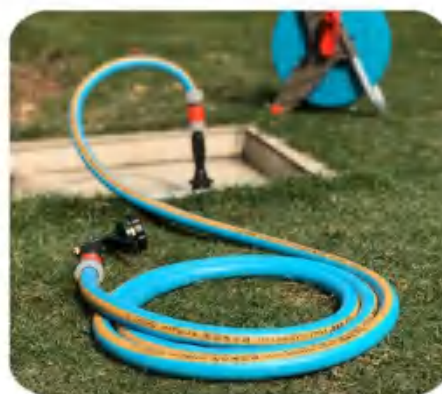

Details:

- 💧 Adopt the advance new technology, made of the eco-friendly material and high density of polyester yarn.
- 💧 Irrigation flower garden and trees.
- 💧 Used for washing car.
- 💧 Passed the ROHS test.
- 💧 UV resistant,internal parts are resistant to algae flexible.
- 💧 Polyester cross reinforcement.
- 💧 Temperature range -5°C To +65°C.