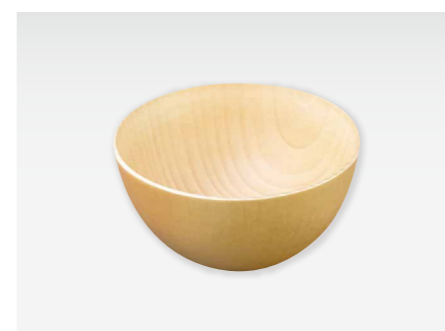

ボウル 中
Bowl Medium
COLOR: Gold
SIZE: Φ115×H65mm MODEL: M1-2-023
PRICE: ¥3,500