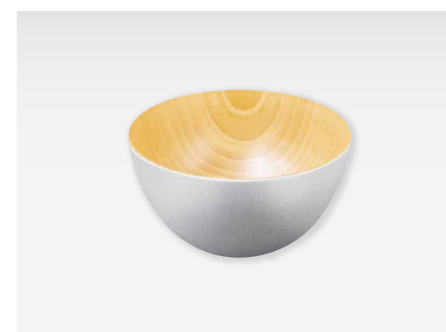

ボウル 小
Bowl Small
COLOR: Silver
SIZE: Φ100×H60mm MODEL: M1-3-030
PRICE: ¥3,000