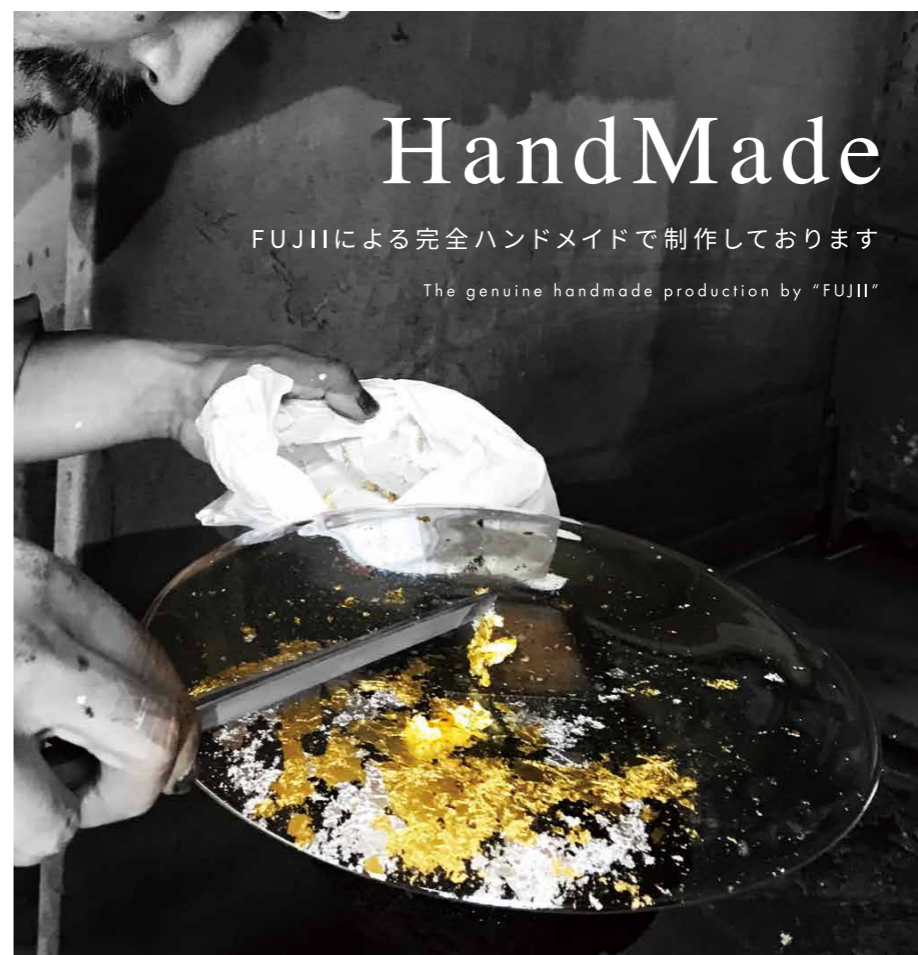

HandMade

FUJIIによる完全ハンドメイドで制作しております

The genuine handmade production by "FUJII"