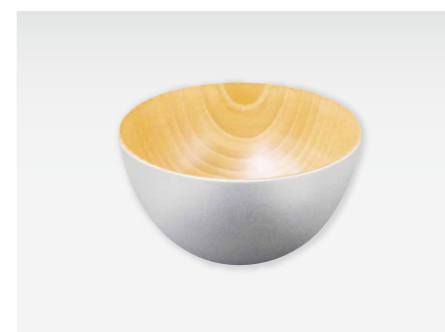

ボウル 中
Bowl Medium
COLOR: Silver
SIZE: Φ115×H65mm MODEL: M1-2-030
PRICE: ¥3,500